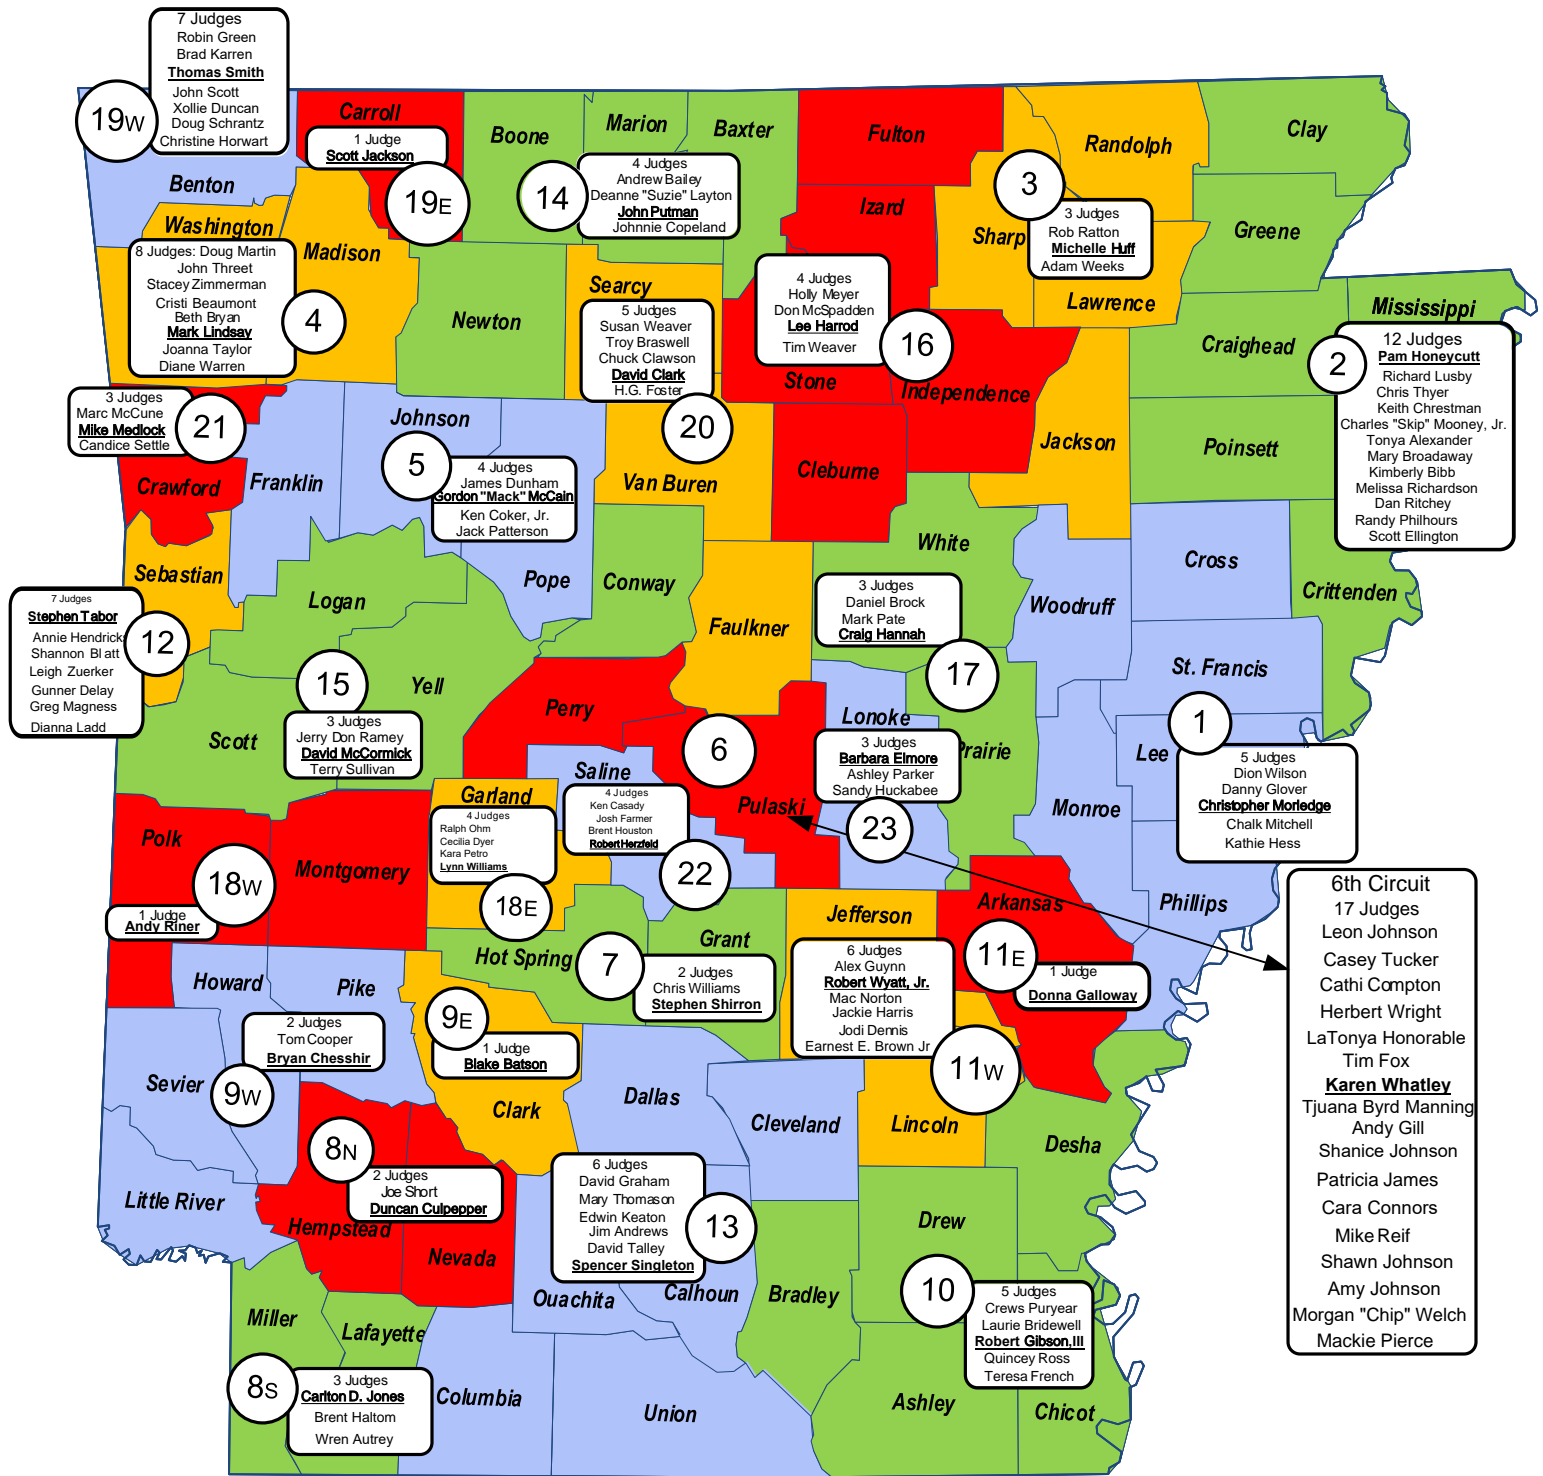

# 2023 ARKANSAS JUDICIAL CIRCUITS

28 JUDICIAL CIRCUITS  
75 COUNTIES  
126 CIRCUIT JUDGES

ADMINISTRATIVE JUDGE  
Last updated: 8/16/2023