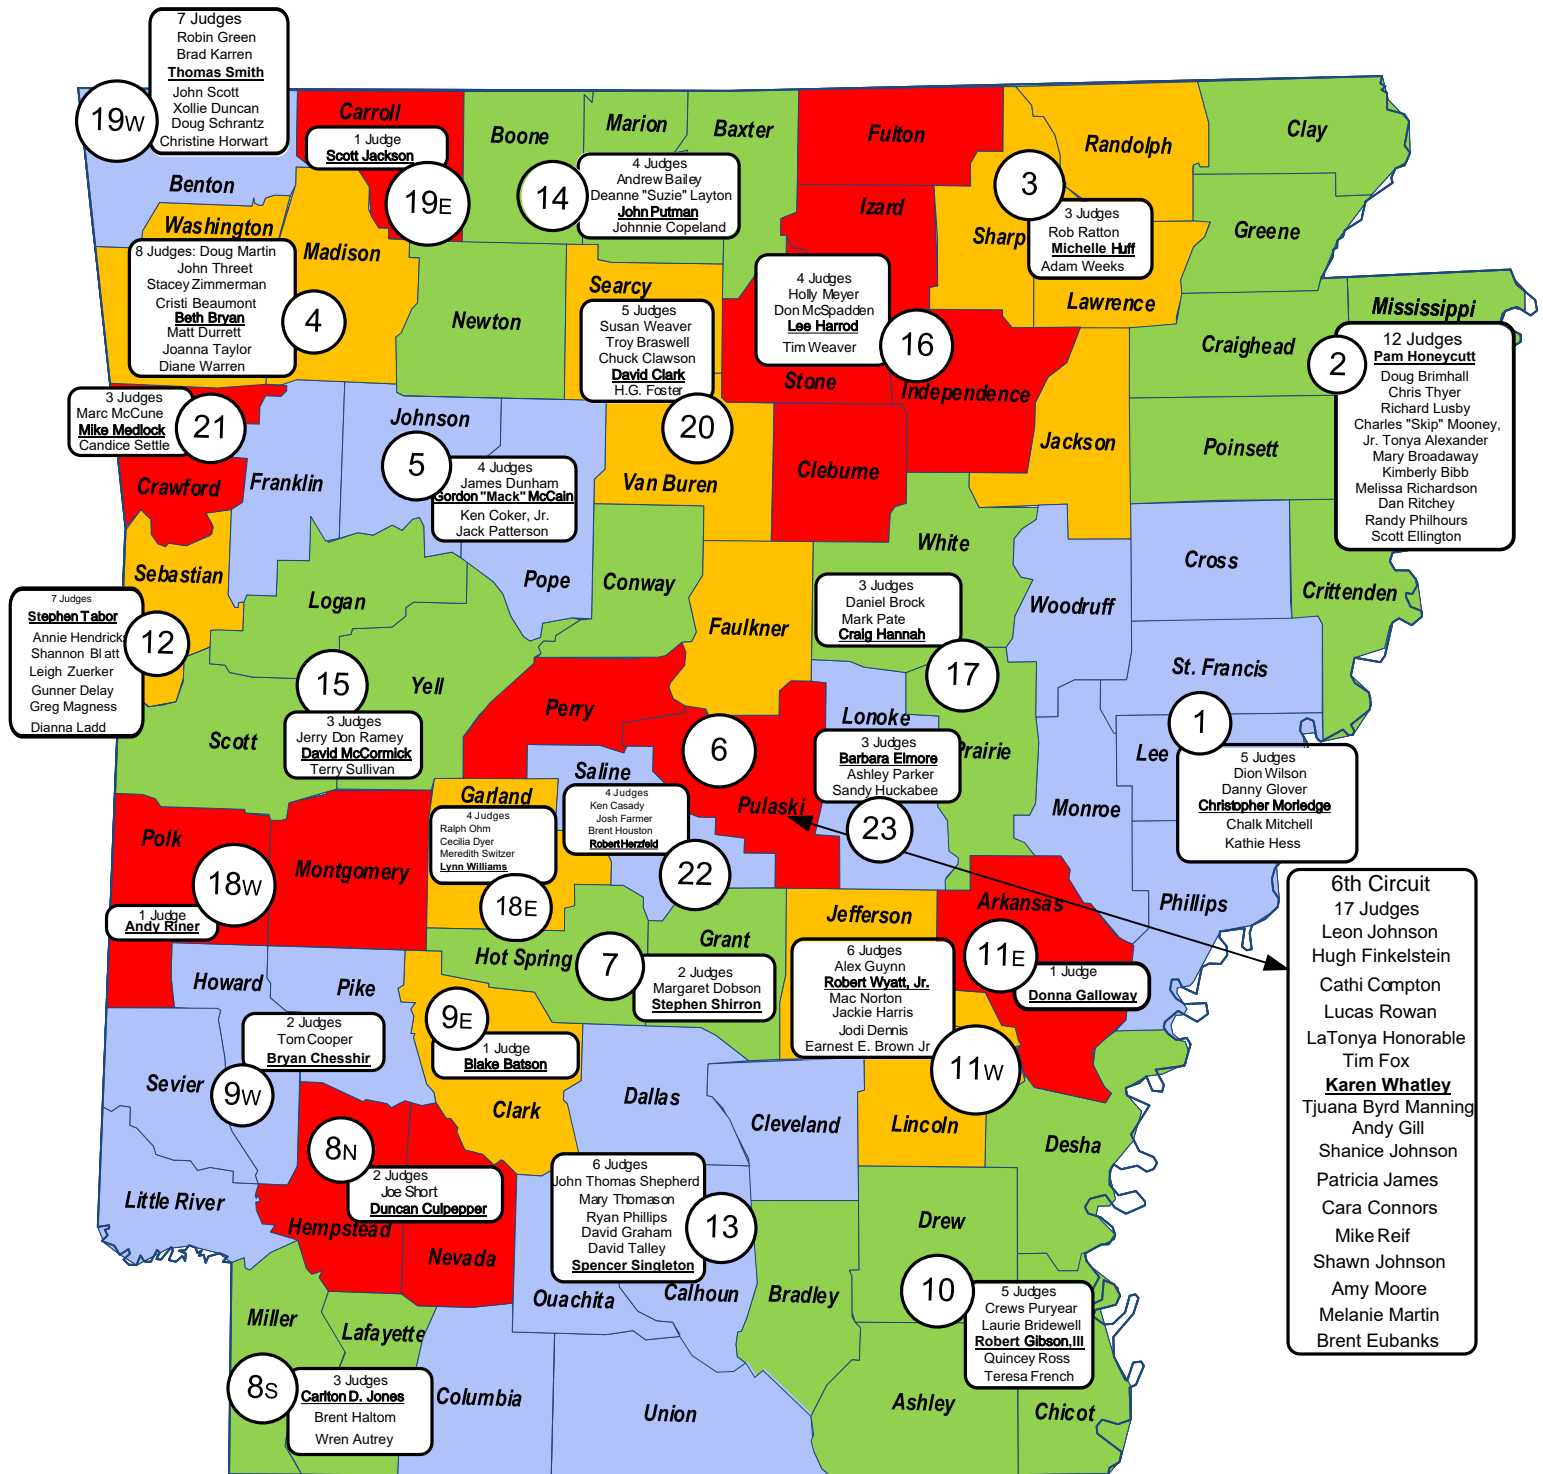

2025 ARKANSAS JUDICIAL CIRCUITS

28 JUDICIAL CIRCUITS
75 COUNTIES
126 CIRCUIT JUDGES

ADMINISTRATIVE JUDGE
Last updated: 1/1/2025