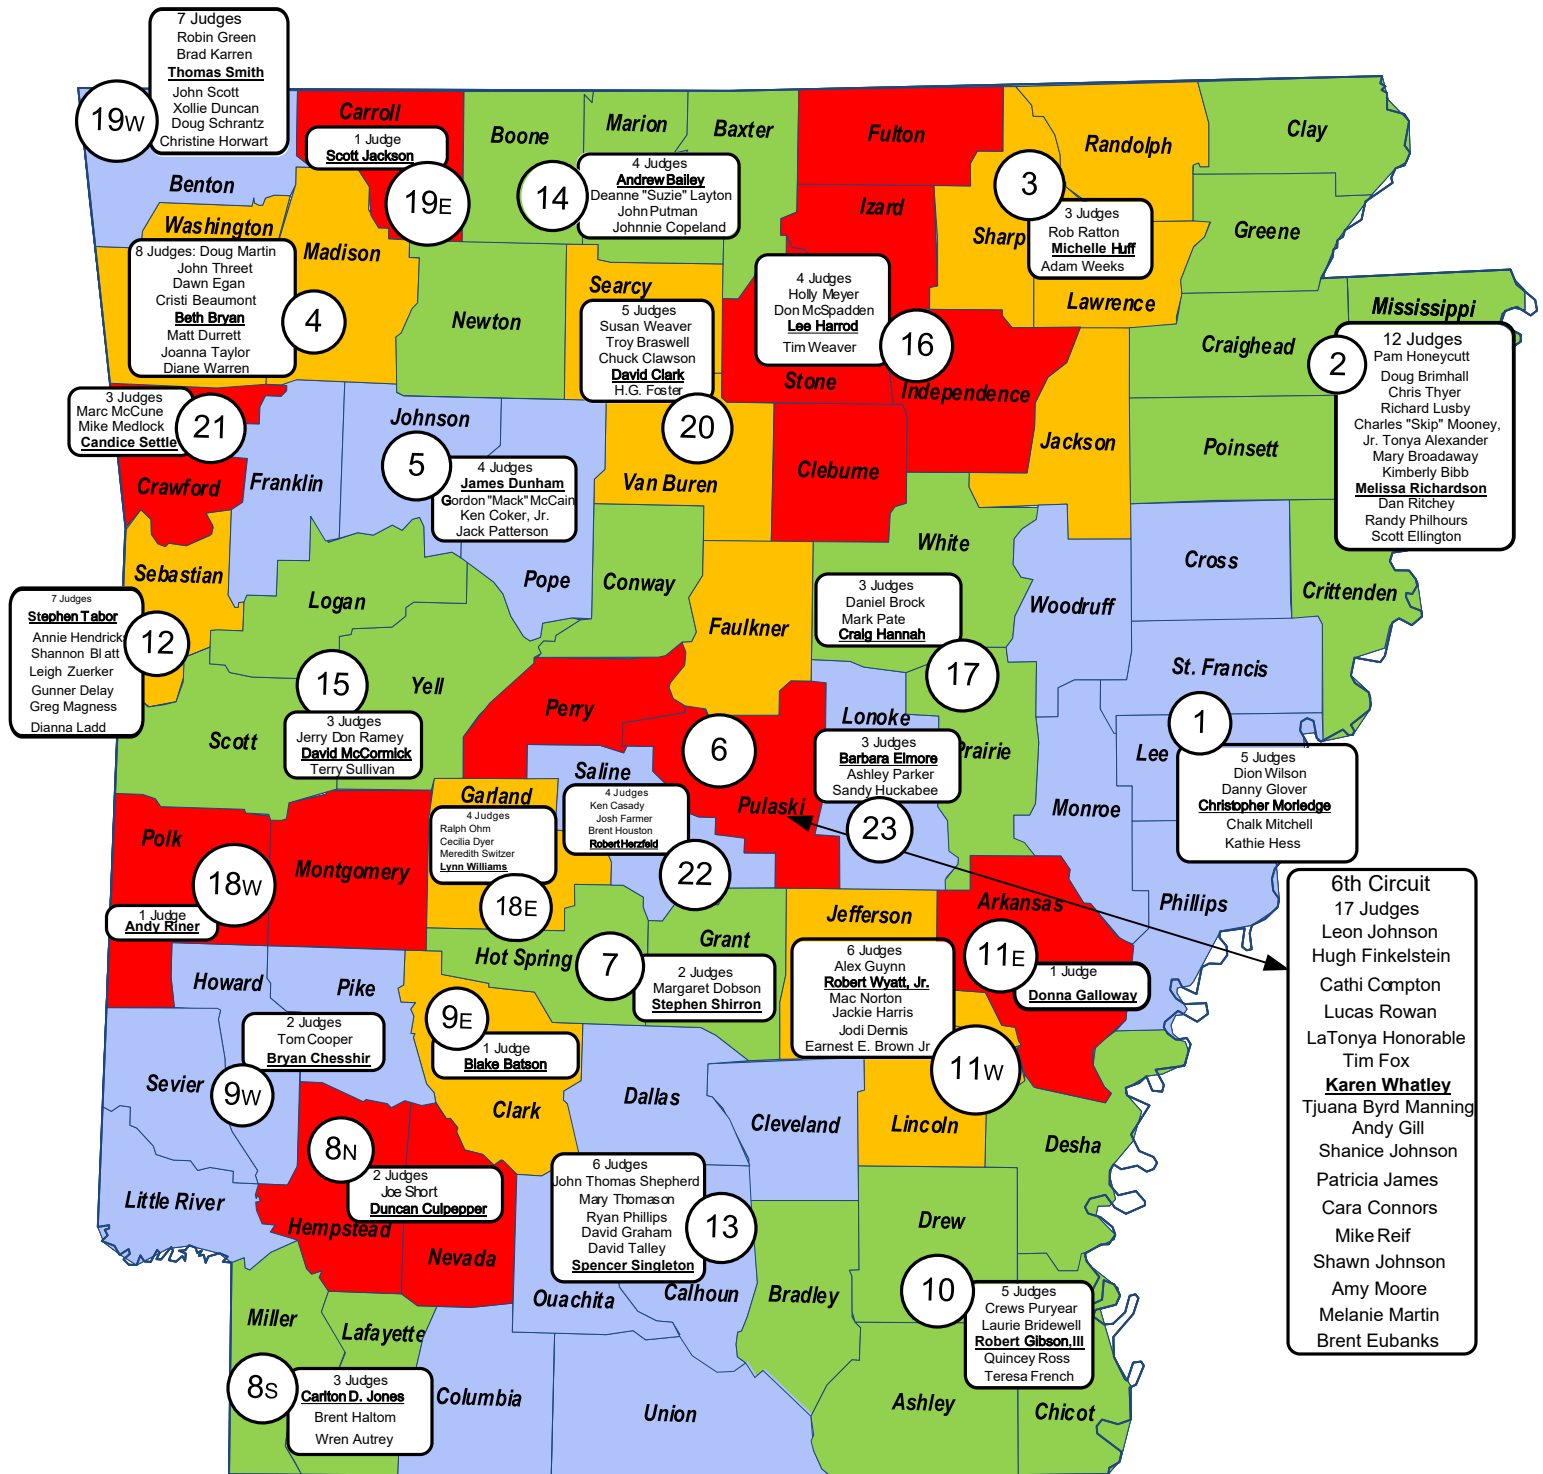

2025 ARKANSAS JUDICIAL CIRCUITS

28 JUDICIAL CIRCUITS
75 COUNTIES
126 CIRCUIT JUDGES

ADMINISTRATIVE JUDGE
Last updated: 3/1/2025