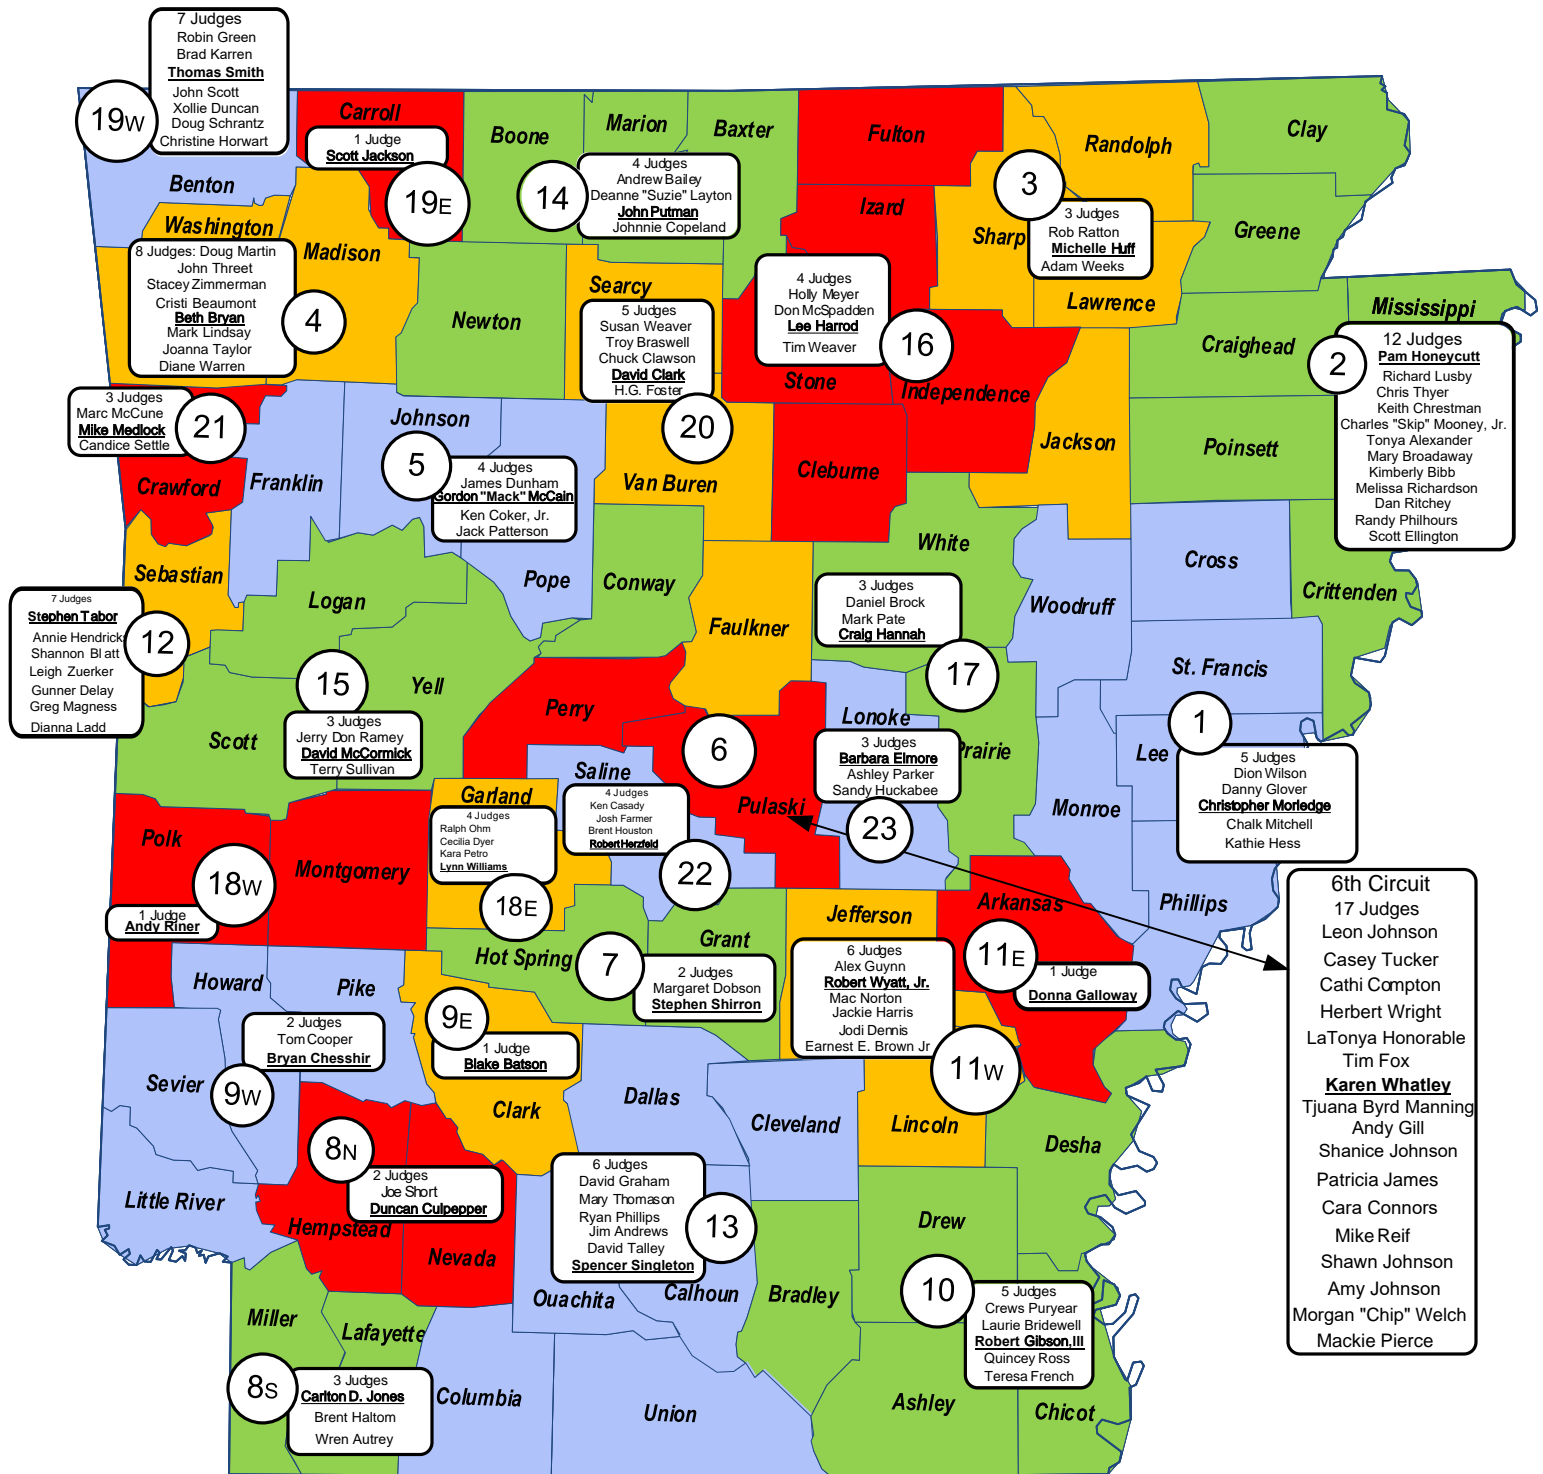

2024 ARKANSAS JUDICIAL CIRCUITS

28 JUDICIAL CIRCUITS
75 COUNTIES
126 CIRCUIT JUDGES

ADMINISTRATIVE JUDGE
Last updated: 1/25/2024